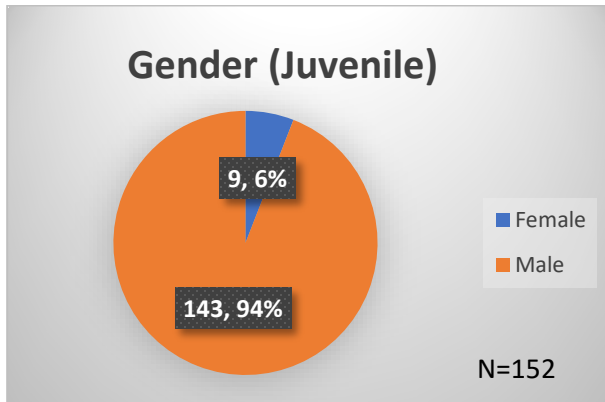

Daily Data Dashboard – June 13, 2023
Demographics for JTDC Population
Tuesday Morning Midnight Count

Total # of probation Involved youth¹: 1,224

¹ Probation Active: Any youth who is pending sentencing with an active social history, has been formally placed on probation or supervision with Cook County Juvenile Probation on the date of the report.

*Age, Gender and Race for Criminal Court population (N=1) is not represented in this report.

Data sources: cFive Supervisor – Probation Population and RMIS – JTDC Population

Daily Data Dashboard – June 13, 2023
Demographics for JTDC Population
Tuesday Morning Midnight Count