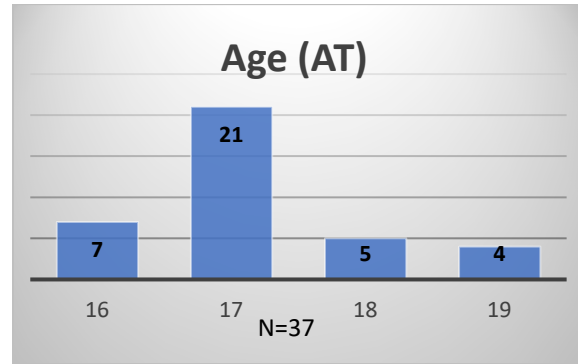

Daily Data Dashboard – June 13, 2023
Demographics for JTDC Population
Tuesday Morning Midnight Count

Total # of probation Involved youth¹: 1,224

¹ Probation Active: Any youth who is pending sentencing with an active social history, has been formally placed on probation or supervision with Cook County Juvenile Probation on the date of the report.

*Age, Gender and Race for Criminal Court population (N=1) is not represented in this report.

Data sources: cFive Supervisor – Probation Population and RMIS – JTDC Population

Daily Data Dashboard – June 13, 2023
Demographics for JTDC Population
Tuesday Morning Midnight Count