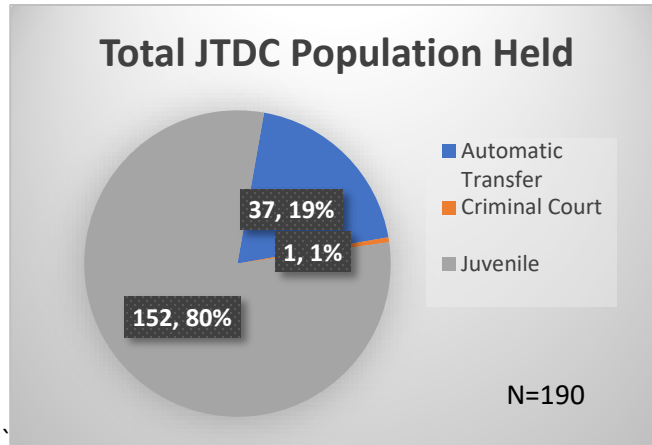

Daily Data Dashboard – June 13, 2023
Demographics for JTDC Population
Tuesday Morning Midnight Count

Total # of probation Involved youth¹: 1,224

¹ Probation Active: Any youth who is pending sentencing with an active social history, has been formally placed on probation or supervision with Cook County Juvenile Probation on the date of the report.

*Age, Gender and Race for Criminal Court population (N=1) is not represented in this report.

Data sources: cFive Supervisor – Probation Population and RMIS – JTDC Population

Daily Data Dashboard – June 13, 2023
Demographics for JTDC Population
Tuesday Morning Midnight Count