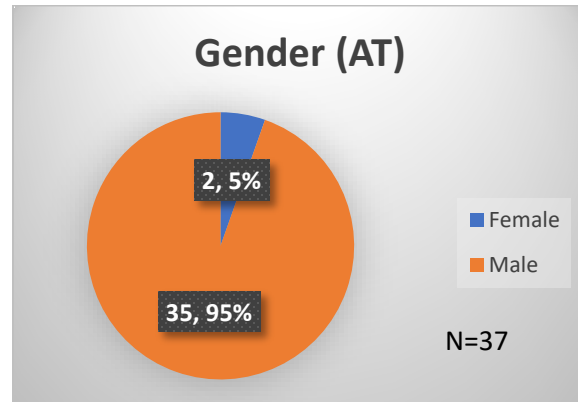

Daily Data Dashboard – June 13, 2023
Demographics for JTDC Population
Tuesday Morning Midnight Count

Total # of probation Involved youth¹: 1,224

¹ Probation Active: Any youth who is pending sentencing with an active social history, has been formally placed on probation or supervision with Cook County Juvenile Probation on the date of the report.

*Age, Gender and Race for Criminal Court population (N=1) is not represented in this report.

Data sources: cFive Supervisor – Probation Population and RMIS – JTDC Population

Daily Data Dashboard – June 13, 2023
Demographics for JTDC Population
Tuesday Morning Midnight Count