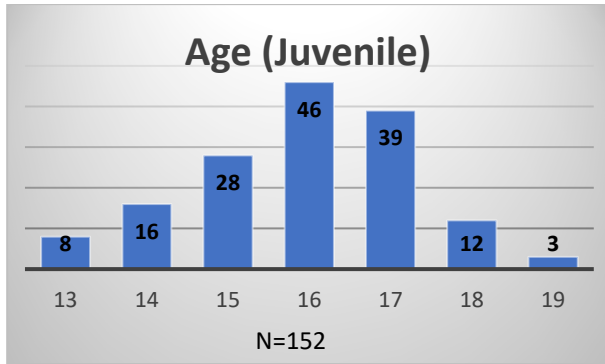

Daily Data Dashboard – June 13, 2023
Demographics for JTDC Population
Tuesday Morning Midnight Count

Total # of probation Involved youth¹: 1,224

¹ Probation Active: Any youth who is pending sentencing with an active social history, has been formally placed on probation or supervision with Cook County Juvenile Probation on the date of the report.

*Age, Gender and Race for Criminal Court population (N=1) is not represented in this report.

Data sources: cFive Supervisor – Probation Population and RMIS – JTDC Population

Daily Data Dashboard – June 13, 2023
Demographics for JTDC Population
Tuesday Morning Midnight Count